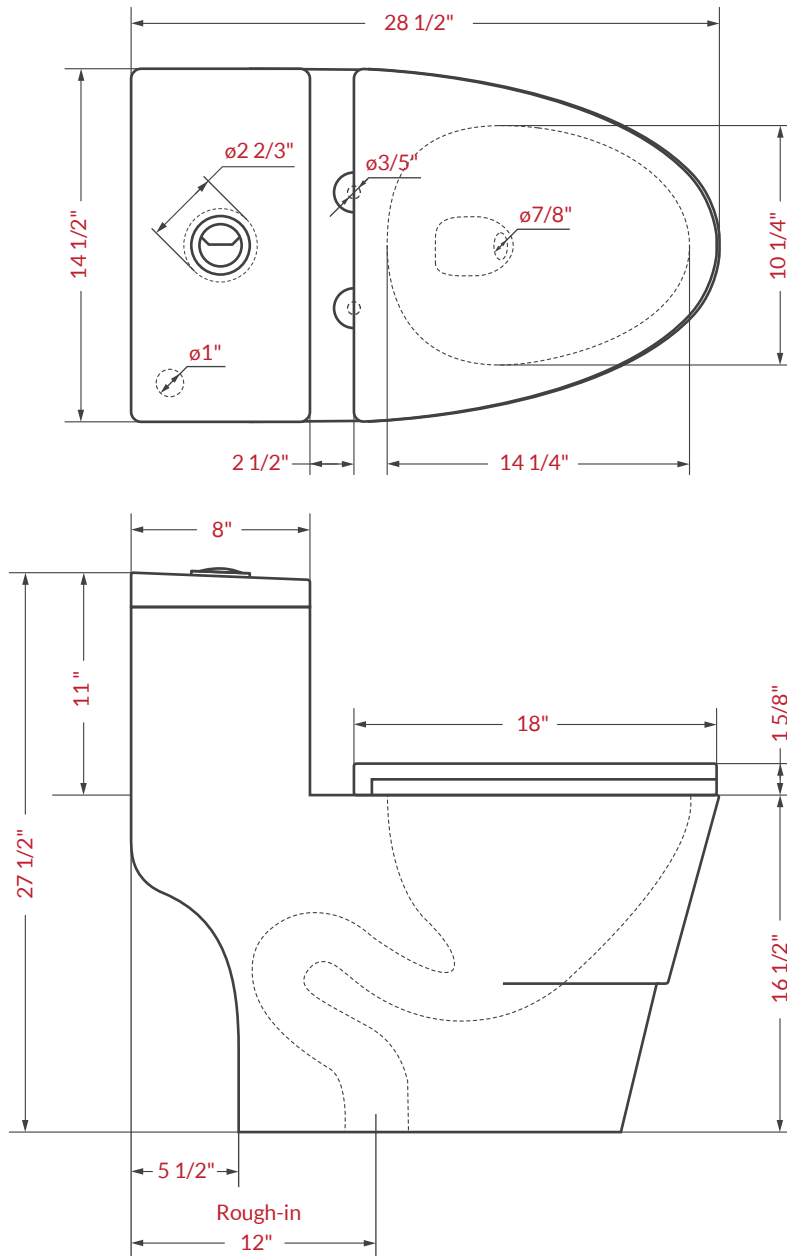

DIMENSIONS

SPECIFICATIONS

- A-grade vitreous china ceramic
- Low water consumption
- Dual flush: 0.9 / 1.58 GPF
- Soft-close toilet seat
- WaterSense certified
- Siphon flushing action
- Modern design
- Easy installation

APPROVAL

- WaterSense certified

INCLUDED

- Soft-close toilet seat
- Wax ring
- Floor bolts and caps